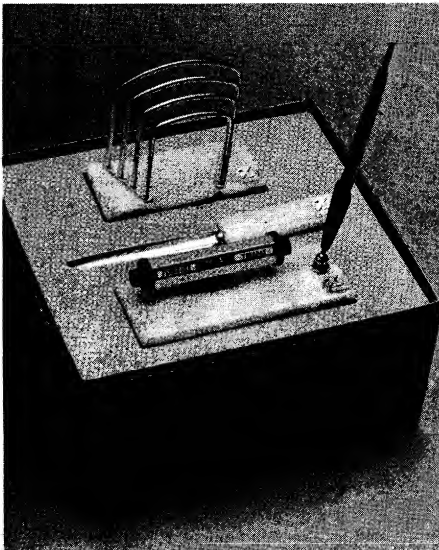

1203 256PC ROLL CALENDAR PEN 52 RACK
42 OPENER